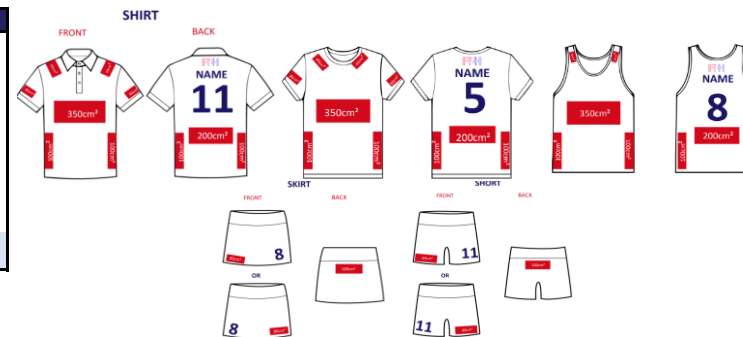

Countries and Teams with Approved Uniform Advertising Continent:

Updated: 28.04.2026

COUNTRY	HOCKEY5s MEN	HOCKEY5s WOMEN
Ghana	Front of shirt (chest) Sapholda Ventures Limited	Front of shirt (chest)
	Sleeve - Left	Sleeve - Left
	Sleeve - Right	Sleeve - Right
	Collar - Left	Collar - Left
	Collar - Right	Collar - Right
	Side Panel - Front Left	Side Panel - Front Left
	Side Panel - Front Right	Side Panel - Front Right
	Back of shirt Ghana Gas	Back of shirt
	Side Panel - Back Left	Side Panel - Back Left
	Side Panel - Back Right	Side Panel - Back Right
Front of Short/Skirt/Skort	Front of Short/Skirt/Skort	
Back of Short/Skirt/Skort	Back of Short/Skirt/Skort	

Africa
HOCKEY5s