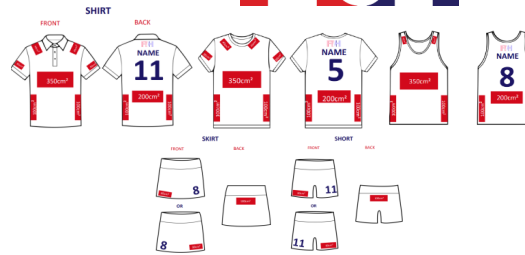

Countries and Teams with Approved Uniform Advertising

Updated: 28.04.2026

COUNTRY	HOCKEYS MEN	HOCKEYS WOMEN
Malaysia	Front of shirt (chest) Tenaga Nasional	Front of shirt (chest) Tenaga Nasional
	Sleeve - Left	Sleeve - Left
	Sleeve - Right BERJAYA	Sleeve - Right BERJAYA
	Collar - Left	Collar - Left
	Collar - Right	Collar - Right
	Side Panel - Front Left	Side Panel - Front Left
	Side Panel - Front Right	Side Panel - Front Right
	Back of shirt Young Tiger	Back of shirt Young Tiger
	Side Panel - Back Left	Side Panel - Back Left
	Side Panel - Back Right	Side Panel - Back Right
Front of Short/Skirt/Skort	Front of Short/Skirt/Skort	
Back of Short/Skirt/Skort	Back of Short/Skirt/Skort	
Pakistan	Front of shirt (chest) Lahore Qalandars	Front of shirt (chest)
	Sleeve - Left	Sleeve - Left
	Sleeve - Right	Sleeve - Right
	Collar - Left	Collar - Left
	Collar - Right	Collar - Right
	Side Panel - Front Left	Side Panel - Front Left
	Side Panel - Front Right Lahore Qalandars	Side Panel - Front Right
	Back of shirt	Back of shirt
	Side Panel - Back Left	Side Panel - Back Left
	Side Panel - Back Right Lahore Qalandars	Side Panel - Back Right
Front of Short/Skirt/Skort Lahore Qalandars	Front of Short/Skirt/Skort	
Back of Short/Skirt/Skort	Back of Short/Skirt/Skort	

Continent:

Asia
HOCKEYS