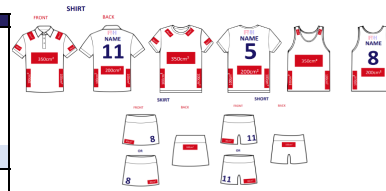

Countries and Teams with Approved Uniform Advertising Continent:

Europe
HOCKEYS

Updated: 28.04.2020

COUNTRY	HOCKEYS MEN	HOCKEYS WOMEN
Austria	Front of shirt (chest) Beyond Red Sleeve - Left Sleeve - Right Interwetten Collar - Left Collar - Right Side Panel - Front Left Side Panel - Front Right Back of shirt Side Panel - Back Left Side Panel - Back Right Front of Short/Skirt/Short Back of Short/Skirt/Short Bio Vital	Front of shirt (chest) Sleeve - Left Sleeve - Right Collar - Left Collar - Right Side Panel - Front Left Side Panel - Front Right Back of shirt Side Panel - Back Left Side Panel - Back Right Front of Short/Skirt/Short Back of Short/Skirt/Short
Belgium	Front of shirt (chest) Bellus Sleeve - Left Deloitte Sleeve - Right Audi Collar - Left Candriam Collar - Right Candriam Side Panel - Front Left Lotto Side Panel - Front Right Lotto Back of shirt ImmoWeb Side Panel - Back Left Lotto Side Panel - Back Right Lotto Front of Short/Skirt/Short Eiffage Back of Short/Skirt/Short Candriam	Front of shirt (chest) Sleeve - Left Sleeve - Right Collar - Left Collar - Right Side Panel - Front Left Side Panel - Front Right Back of shirt Side Panel - Back Left Side Panel - Back Right Front of Short/Skirt/Short Back of Short/Skirt/Short
Croatia	Front of shirt (chest) HEP dd Sleeve - Left HEP dd Sleeve - Right HEP dd Collar - Left HEP dd Collar - Right HEP dd Side Panel - Front Left HEP dd Side Panel - Front Right HEP dd Back of shirt HEP dd Side Panel - Back Left HEP dd Side Panel - Back Right HEP dd Front of Short/Skirt/Short HEP dd Back of Short/Skirt/Short HEP dd	Front of shirt (chest) HEP dd Sleeve - Left HEP dd Sleeve - Right HEP dd Collar - Left HEP dd Collar - Right HEP dd Side Panel - Front Left HEP dd Side Panel - Front Right HEP dd Back of shirt HEP dd Side Panel - Back Left HEP dd Side Panel - Back Right HEP dd Front of Short/Skirt/Short HEP dd Back of Short/Skirt/Short HEP dd
Czech Republic	Front of shirt (chest) Sleeve - Left EVNIA Sleeve - Right Deloitte Collar - Left Collar - Right Side Panel - Front Left Side Panel - Front Right Back of shirt Side Panel - Back Left Side Panel - Back Right Front of Short/Skirt/Short Back of Short/Skirt/Short	Front of shirt (chest) Sleeve - Left EVNIA Sleeve - Right Deloitte Collar - Left EVNIA Collar - Right EVNIA Side Panel - Front Left Side Panel - Front Right Back of shirt Side Panel - Back Left Side Panel - Back Right Front of Short/Skirt/Short EVNIA Back of Short/Skirt/Short
Luxembourg	Front of shirt (chest) Digroof Peircem Sleeve - Left Sleeve - Right Collar - Left Collar - Right Side Panel - Front Left Side Panel - Front Right Back of shirt Side Panel - Back Left Side Panel - Back Right Front of Short/Skirt/Short Back of Short/Skirt/Short	Front of shirt (chest) Digroof Peircem Sleeve - Left Sleeve - Right Collar - Left Collar - Right Side Panel - Front Left Side Panel - Front Right Back of shirt Side Panel - Back Left Side Panel - Back Right Front of Short/Skirt/Short Back of Short/Skirt/Short
Poland	Front of shirt (chest) Sleeve - Left COCONAUT Sleeve - Right Collar - Left Collar - Right Side Panel - Front Left Side Panel - Front Right Back of shirt COCONAUT Side Panel - Back Left Side Panel - Back Right Front of Short/Skirt/Short Back of Short/Skirt/Short COCONAUT	Front of shirt (chest) Sleeve - Left COCONAUT Sleeve - Right Collar - Left Collar - Right Side Panel - Front Left Side Panel - Front Right Back of shirt Side Panel - Back Left Side Panel - Back Right Front of Short/Skirt/Short Back of Short/Skirt/Short COCONAUT
Sweden	Front of shirt (chest) Sleeve - Left Sleeve - Right Collar - Left Collar - Right Side Panel - Front Left Side Panel - Front Right Back of shirt Side Panel - Back Left Side Panel - Back Right Front of Short/Skirt/Short Back of Short/Skirt/Short	Front of shirt (chest) Schrader Sleeve - Left Sleeve - Right Collar - Left Collar - Right Side Panel - Front Left Side Panel - Front Right Back of shirt Side Panel - Back Left Side Panel - Back Right Front of Short/Skirt/Short Back of Short/Skirt/Short
Switzerland	Front of shirt (chest) TK Sports GmbH; Smetlife International GmbH Sleeve - Left Sleeve - Right Collar - Left Collar - Right Side Panel - Front Left Side Panel - Front Right Back of shirt TK Sports GmbH Side Panel - Back Left Side Panel - Back Right Front of Short/Skirt/Short Back of Short/Skirt/Short	Front of shirt (chest) Smetlife International GmbH Sleeve - Left Sleeve - Right Collar - Left Collar - Right Side Panel - Front Left Side Panel - Front Right Back of shirt TK Sports GmbH Side Panel - Back Left Side Panel - Back Right Front of Short/Skirt/Short Back of Short/Skirt/Short