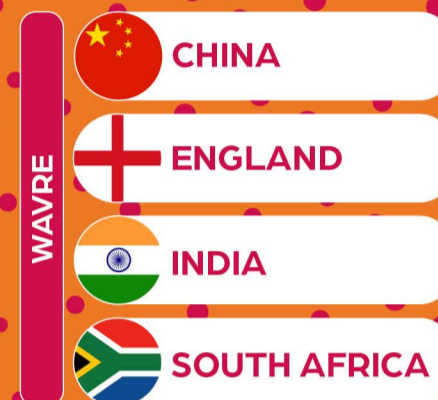

FIH
HOCKEY WORLD CUP
BELGIUM & NETHERLANDS
2026

WOMEN'S MATCH SCHEDULE

PHASE 1

POOL A

POOL B

POOL C

POOL D

DATE	N°		TIME	MATCH
SAT 15 AUG	1	A	10:00	AUSTRALIA VS JAPAN
NETHERLANDS	3	A	16:00	NETHERLANDS VS CHILE
SAT 15 AUG	2	B	11:30	GERMANY VS SCOTLAND
BELGIUM	4	B	17:30	ARGENTINA VS UNITED STATES
SUN 16 AUG	5	D	10:00	ENGLAND VS SOUTH AFRICA
NETHERLANDS	6	D	13:00	CHINA VS INDIA
SUN 16 AUG	7	C	17:30	BELGIUM VS NEW ZEALAND
BELGIUM	8	C	20:30	SPAIN VS IRELAND
MON 17 AUG	9	A	09:30	CHILE VS JAPAN
NETHERLANDS	12	A	18:00	AUSTRALIA VS NETHERLANDS
MON 17 AUG	10	B	11:00	UNITED STATES VS SCOTLAND
BELGIUM	11	B	17:00	GERMANY VS ARGENTINA
TUE 18 AUG	14	D	12:30	ENGLAND VS CHINA
NETHERLANDS	15	D	15:00	INDIA VS SOUTH AFRICA
TUE 18 AUG	13	C	11:00	NEW ZEALAND VS IRELAND
BELGIUM	16	C	20:30	SPAIN VS BELGIUM
WED 19 AUG	17	A	09:30	CHILE VS AUSTRALIA
NETHERLANDS	20	A	18:00	NETHERLANDS VS JAPAN
WED 19 AUG	18	B	11:00	ARGENTINA VS SCOTLAND
BELGIUM	19	B	14:00	UNITED STATES VS GERMANY
THU 20 AUG	21	D	09:30	CHINA VS SOUTH AFRICA
NETHERLANDS	23	D	15:00	INDIA VS ENGLAND
THU 20 AUG	22	C	14:00	NEW ZEALAND VS SPAIN
BELGIUM	24	C	20:30	BELGIUM VS IRELAND